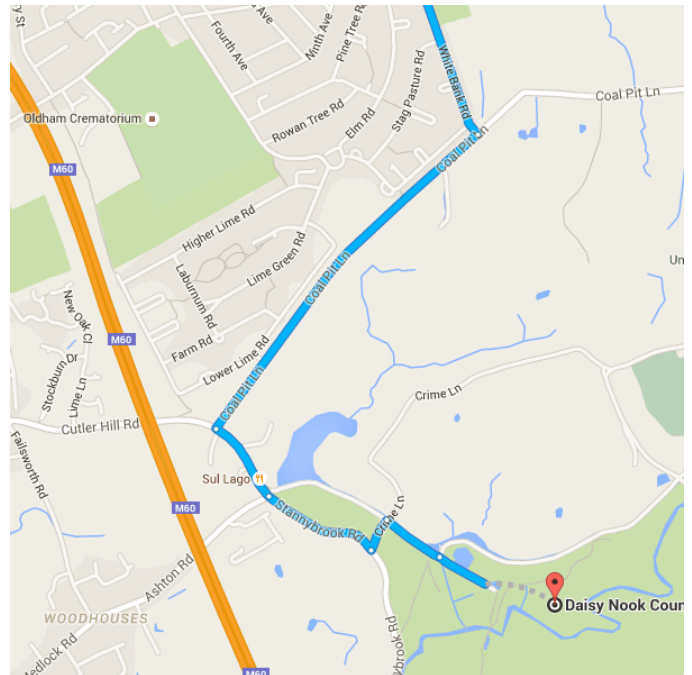

Map data ©2016 Google 500 m

247 Hotel.com

Manchester Street, Oldham, Lancashire OL8 4AS, United Kingdom

Take Frederick St/B6192 to Trough Gate

4 min (1.3 mi)

- ↑ 1. Head south-west on Manchester St/A62 towards Windsor Rd

351 ft

↑ 5. Continue onto Elm Rd

0.2 mi

↶ 6. Turn left onto White Bank Rd

0.3 mi

Continue on Coal Pit Ln to Crime Ln

2 min (0.9 mi)

↷ 7. Turn right onto Coal Pit Ln

0.6 mi

↶ 8. Turn left onto Cutler Hill Rd

0.1 mi

↑ 9. Continue onto Stannybrook Rd

0.2 mi

Drive to your destination

56 s (0.2 mi)

↶ 10. Turn left onto Crime Ln

282 ft

↷ 11. Turn right

0.1 mi

↑ 12. Continue straight

i Destination will be on the left

446 ft

Daisy Nook Country Park

Ashton-under-Lyne, Manchester M35 9WJ, United Kingdom