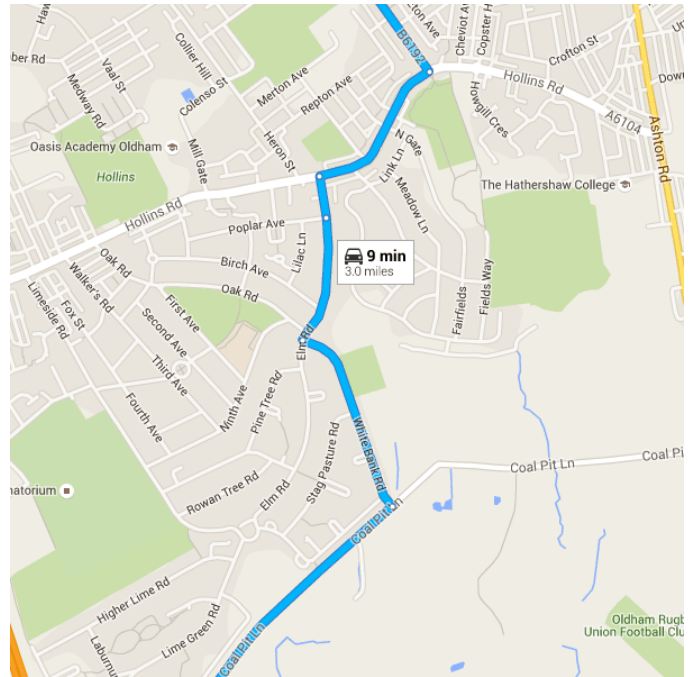

Map data ©2016 Google 500 m

247 Hotel.com

Manchester Street, Oldham, Lancashire OL8 4AS, United Kingdom

Take Frederick St/B6192 to Trough Gate

4 min (1.3 mi)

- ↑ 1. Head south-west on Manchester St/A62 towards Windsor Rd

- ↶ 2. Turn left onto Frederick St/B6192

- ↷ 3. Turn right onto Hollins Rd/A6104

0.2 mi

0.8 mi

0.3 mi

Take Elm Rd and White Bank Rd to Coal Pit Ln

2 min (0.6 mi)

↶ 4. Turn left onto Trough Gate

351 ft

↑ 5. Continue onto Elm Rd

0.2 mi

↶ 6. Turn left onto White Bank Rd

0.3 mi

Continue on Coal Pit Ln to Crime Ln

2 min (0.9 mi)

↷ 7. Turn right onto Coal Pit Ln

0.6 mi

↶ 8. Turn left onto Cutler Hill Rd

0.1 mi

↑ 9. Continue onto Stannybrook Rd

0.2 mi

Drive to your destination

56 s (0.2 mi)

↶ 10. Turn left onto Crime Ln