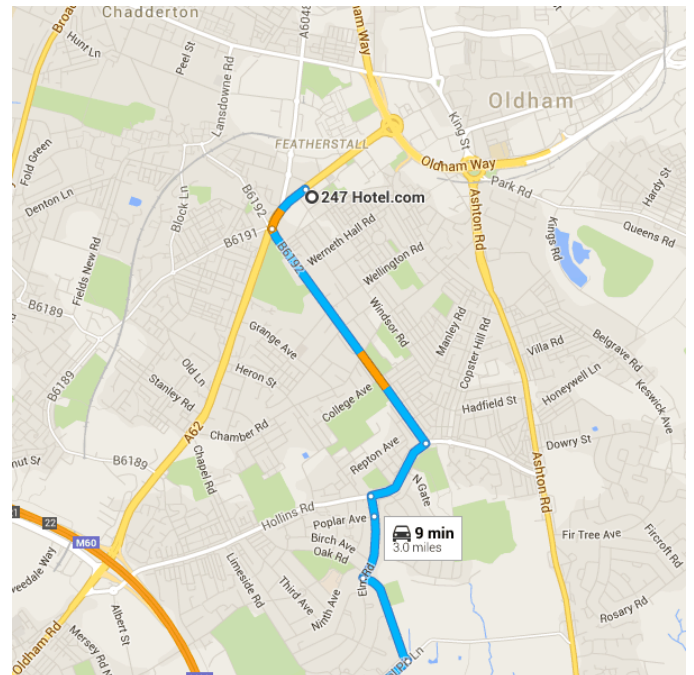

Map data ©2016 Google 500 m

247 Hotel.com

Manchester Street, Oldham, Lancashire OL8 4AS, United Kingdom

Take Frederick St/B6192 to Trough Gate

4 min (1.3 mi)

- ↑ 1. Head south-west on Manchester St/A62 towards Windsor Rd

- ↶ 2. Turn left onto Frederick St/B6192

- ↷ 3. Turn right onto Hollins Rd/A6104

0.2 mi

0.8 mi

0.3 mi

Take Elm Rd and White Bank Rd to Coal Pit Ln

2 min (0.6 mi)

↶ 4. Turn left onto Trough Gate

351 ft

↑ 5. Continue onto Elm Rd

0.2 mi

↶ 6. Turn left onto White Bank Rd

0.3 mi

Continue on Coal Pit Ln to Crime Ln

2 min (0.9 mi)

↷ 7. Turn right onto Coal Pit Ln

0.6 mi

↶ 8. Turn left onto Cutler Hill Rd

0.1 mi

↑ 9. Continue onto Stannybrook Rd

0.2 mi

Drive to your destination

56 s (0.2 mi)

↶ 10. Turn left onto Crime Ln