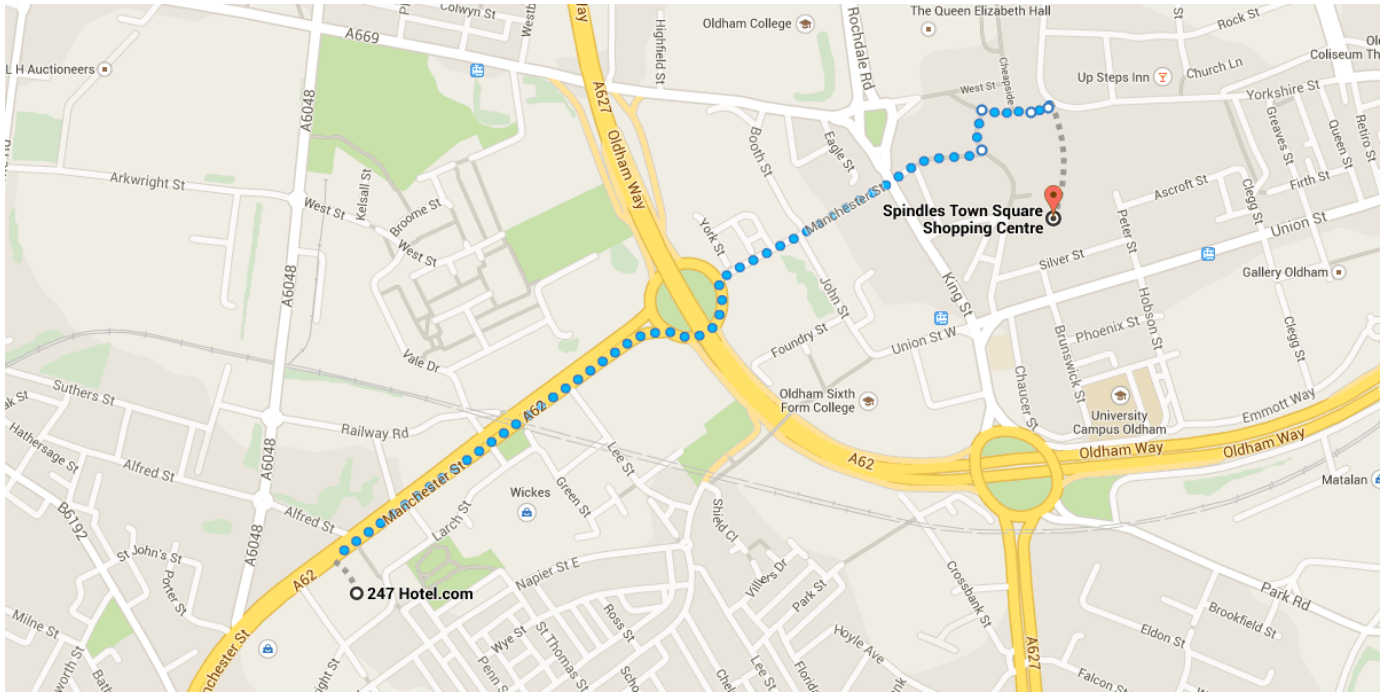

Directions from 247 Hotel.com to Spindles Town Square Shopping Centre

○ 247 Hotel.com

Use caution - may involve errors or sections not suited for walking

Manchester St, Oldham, Lancashire OL8 4AS, United Kingdom

- ↑

1. Head **northeast** on **Manchester St/A62** toward **Tetlow St**

  - i* Continue to follow Manchester St
  - i* Go through 1 roundabout

---

0.6 mi
- ↶

2. Turn **left** toward **West St**

---

174 ft
- ↷

3. Turn **right** onto **West St**

---

203 ft
- ↶

4. Walk for 72 ft

---

72 ft
- ↑

5. Head **northeast**

  - i* Destination will be on the right

---

26 ft

⊙ Spindles Town Square Shopping Centre

Unit 50,The Management Suite, George St, Oldham OL1 1HD, United Kingdom

These directions are for planning purposes only. You may find that construction projects, traffic, weather, or other events may cause conditions to differ from the