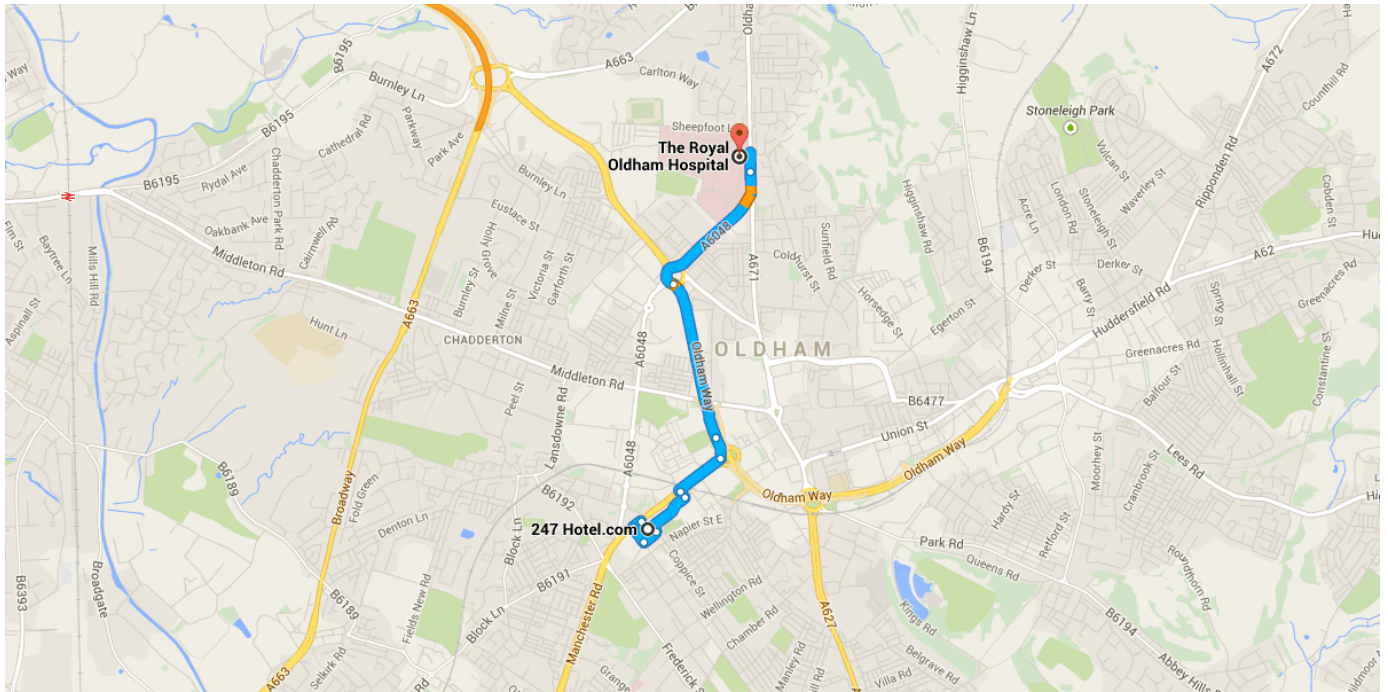

Directions from 247 Hotel.com to The Royal Oldham Hospital

○ 247 Hotel.com

Manchester St, Oldham, Lancashire OL8 4AS, United Kingdom

Head southwest on Manchester St/A62 toward Windsor Rd

164 ft / 4 s

Take Larch St to Manchester St/A62 in England

115 ft

Take **Oldham Way/A627** to **Featherstall Rd N/A6048**

- 0.7 mi / 2 min
- ↘ 6. Take the 1st right onto **Manchester St/A62**

0.2 mi
- 📍 7. At the roundabout, take the 1st exit onto the **Oldham Way/A627** ramp to **Rochdale/A627(M)/Chadderton/A669**

364 ft
- ↘ 8. Keep right, follow signs for **Rochdale/A627 (M)** and merge onto **Oldham Way/A627**

0.5 mi

Continue on **A6048**. Drive to **Rochdale Rd/A671**

- 0.5 mi / 2 min
- 📍 9. At the roundabout, take the 3rd exit onto **Featherstall Rd N/A6048**
 - i Continue to follow A6048

0.5 mi
- ↑ 10. Continue onto **Rochdale Rd/A671**
 - i Destination will be on the left

315 ft

📍 The Royal Oldham Hospital

Rochdale Rd, Oldham, Manchester OL1 2JH, United Kingdom

These directions are for planning purposes only. You may find that construction projects, traffic, weather, or other events may cause conditions to differ from the map results, and you should plan your route accordingly. You must obey all signs or notices regarding your route.