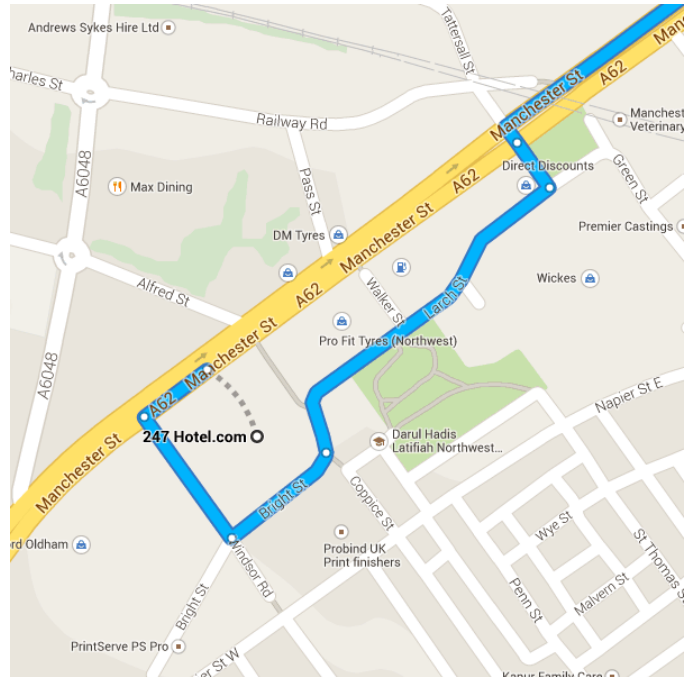

Directions from 247 Hotel.com to The Royal Oldham Hospital

○ 247 Hotel.com

Manchester St, Oldham, Lancashire OL8 4AS, United Kingdom

Head southwest on Manchester St/A62 toward Windsor Rd

164 ft / 4 s

Take Larch St to Manchester St/A62 in England

115 ft

Take **Oldham Way/A627** to **Featherstall Rd N/A6048**

- 0.7 mi / 2 min
- ↘ 6. Take the 1st right onto **Manchester St/A62**

0.2 mi
- 📍 7. At the roundabout, take the 1st exit onto the **Oldham Way/A627** ramp to **Rochdale/A627(M)/Chadderton/A669**

364 ft
- ↘ 8. Keep right, follow signs for **Rochdale/A627 (M)** and merge onto **Oldham Way/A627**

0.5 mi

Continue on **A6048**. Drive to **Rochdale Rd/A671**

- 0.5 mi / 2 min
- 📍 9. At the roundabout, take the 3rd exit onto **Featherstall Rd N/A6048**
 - i Continue to follow A6048

0.5 mi
- ↑ 10. Continue onto **Rochdale Rd/A671**
 - i Destination will be on the left

315 ft

📍 The Royal Oldham Hospital

Rochdale Rd, Oldham, Manchester OL1 2JH, United Kingdom

These directions are for planning purposes only. You may find that construction projects, traffic, weather, or other events may cause conditions to differ from the map results, and you should plan your route accordingly. You must obey all signs or notices regarding your route.