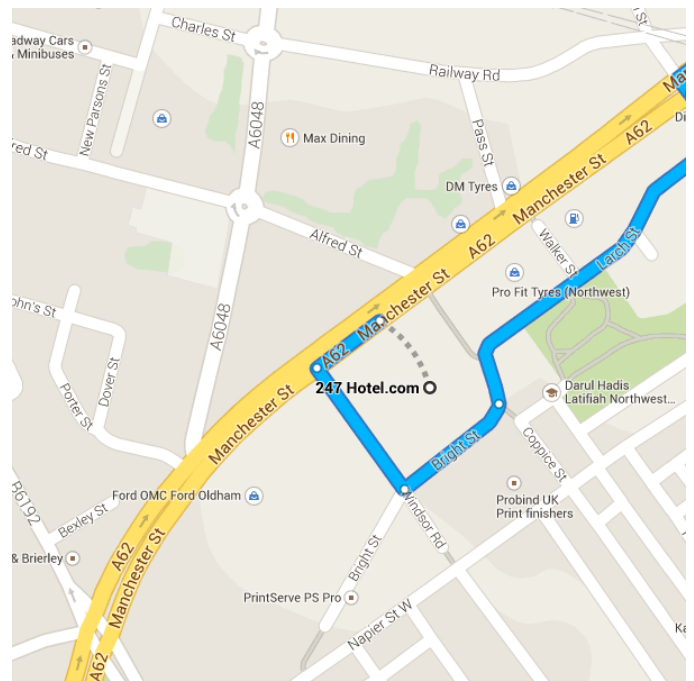

Directions from 247 Hotel.com to The Royal Oldham Hospital

○ 247 Hotel.com

Manchester St, Oldham, Lancashire OL8 4AS, United Kingdom

Head southwest on Manchester St/A62 toward Windsor Rd

164 ft / 4 s

Take Larch St to Manchester St/A62 in England

115 ft

Take **Oldham Way/A627** to **Featherstall Rd N/A6048**

- 0.7 mi / 2 min
- ↘ 6. Take the 1st right onto **Manchester St/A62**

0.2 mi
- 📍 7. At the roundabout, take the 1st exit onto the **Oldham Way/A627** ramp to **Rochdale/A627(M)/Chadderton/A669**

364 ft
- ↘ 8. Keep right, follow signs for **Rochdale/A627 (M)** and merge onto **Oldham Way/A627**

0.5 mi

Continue on **A6048**. Drive to **Rochdale Rd/A671**

- 0.5 mi / 2 min
- 📍 9. At the roundabout, take the 3rd exit onto **Featherstall Rd N/A6048**
 - i Continue to follow A6048

0.5 mi
- ↑ 10. Continue onto **Rochdale Rd/A671**
 - i Destination will be on the left

315 ft

📍 The Royal Oldham Hospital

Rochdale Rd, Oldham, Manchester OL1 2JH, United Kingdom

These directions are for planning purposes only. You may find that construction projects, traffic, weather, or other events may cause conditions to differ from the map results, and you should plan your route accordingly. You must obey all signs or notices regarding your route.