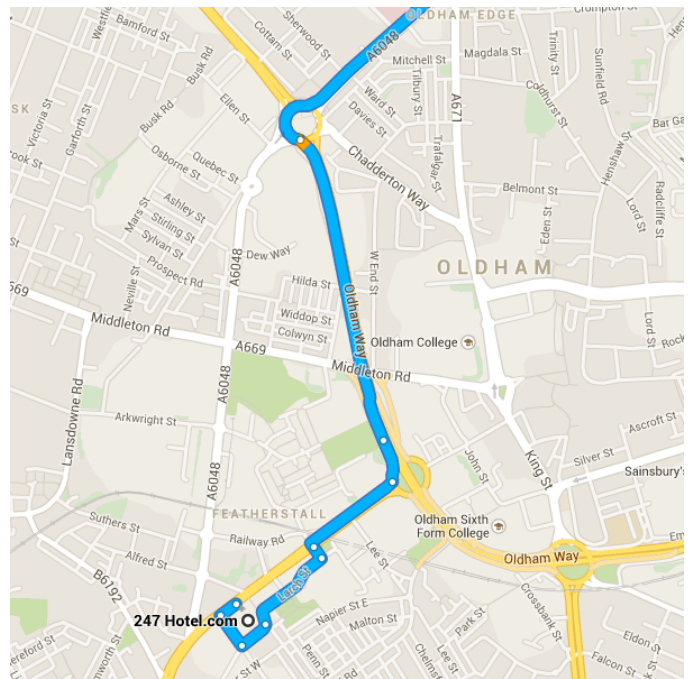

Directions from 247 Hotel.com to The Royal Oldham Hospital

○ 247 Hotel.com

Manchester St, Oldham, Lancashire OL8 4AS, United Kingdom

Head southwest on Manchester St/A62 toward Windsor Rd

164 ft / 4 s

Take Larch St to Manchester St/A62 in England

115 ft

Take **Oldham Way/A627** to **Featherstall Rd N/A6048**

- 0.7 mi / 2 min
- ↘ 6. Take the 1st right onto **Manchester St/A62**

0.2 mi
- 📍 7. At the roundabout, take the 1st exit onto the **Oldham Way/A627** ramp to **Rochdale/A627(M)/Chadderton/A669**

364 ft
- ↘ 8. Keep right, follow signs for **Rochdale/A627 (M)** and merge onto **Oldham Way/A627**

0.5 mi

Continue on **A6048**. Drive to **Rochdale Rd/A671**

- 0.5 mi / 2 min
- 📍 9. At the roundabout, take the 3rd exit onto **Featherstall Rd N/A6048**
 - i Continue to follow A6048

0.5 mi
- ↑ 10. Continue onto **Rochdale Rd/A671**
 - i Destination will be on the left

315 ft

📍 The Royal Oldham Hospital

Rochdale Rd, Oldham, Manchester OL1 2JH, United Kingdom

These directions are for planning purposes only. You may find that construction projects, traffic, weather, or other events may cause conditions to differ from the map results, and you should plan your route accordingly. You must obey all signs or notices regarding your route.