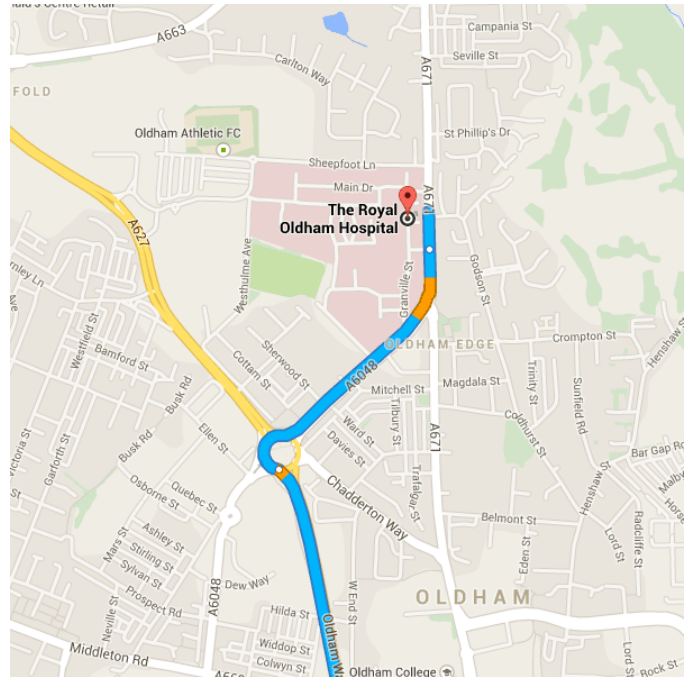

Directions from 247 Hotel.com to The Royal Oldham Hospital

○ 247 Hotel.com

Manchester St, Oldham, Lancashire OL8 4AS, United Kingdom

Head southwest on Manchester St/A62 toward Windsor Rd

164 ft / 4 s

Take Larch St to Manchester St/A62 in England

115 ft

Take **Oldham Way/A627** to **Featherstall Rd N/A6048**

- 0.7 mi / 2 min
- ↘ 6. Take the 1st right onto **Manchester St/A62**

0.2 mi
- 📍 7. At the roundabout, take the 1st exit onto the **Oldham Way/A627** ramp to **Rochdale/A627(M)/Chadderton/A669**

364 ft
- ↘ 8. Keep right, follow signs for **Rochdale/A627 (M)** and merge onto **Oldham Way/A627**

0.5 mi

Continue on **A6048**. Drive to **Rochdale Rd/A671**

- 0.5 mi / 2 min
- 📍 9. At the roundabout, take the 3rd exit onto **Featherstall Rd N/A6048**
 - i Continue to follow A6048

0.5 mi
- ↑ 10. Continue onto **Rochdale Rd/A671**
 - i Destination will be on the left

315 ft

📍 The Royal Oldham Hospital

Rochdale Rd, Oldham, Manchester OL1 2JH, United Kingdom

These directions are for planning purposes only. You may find that construction projects, traffic, weather, or other events may cause conditions to differ from the map results, and you should plan your route accordingly. You must obey all signs or notices regarding your route.